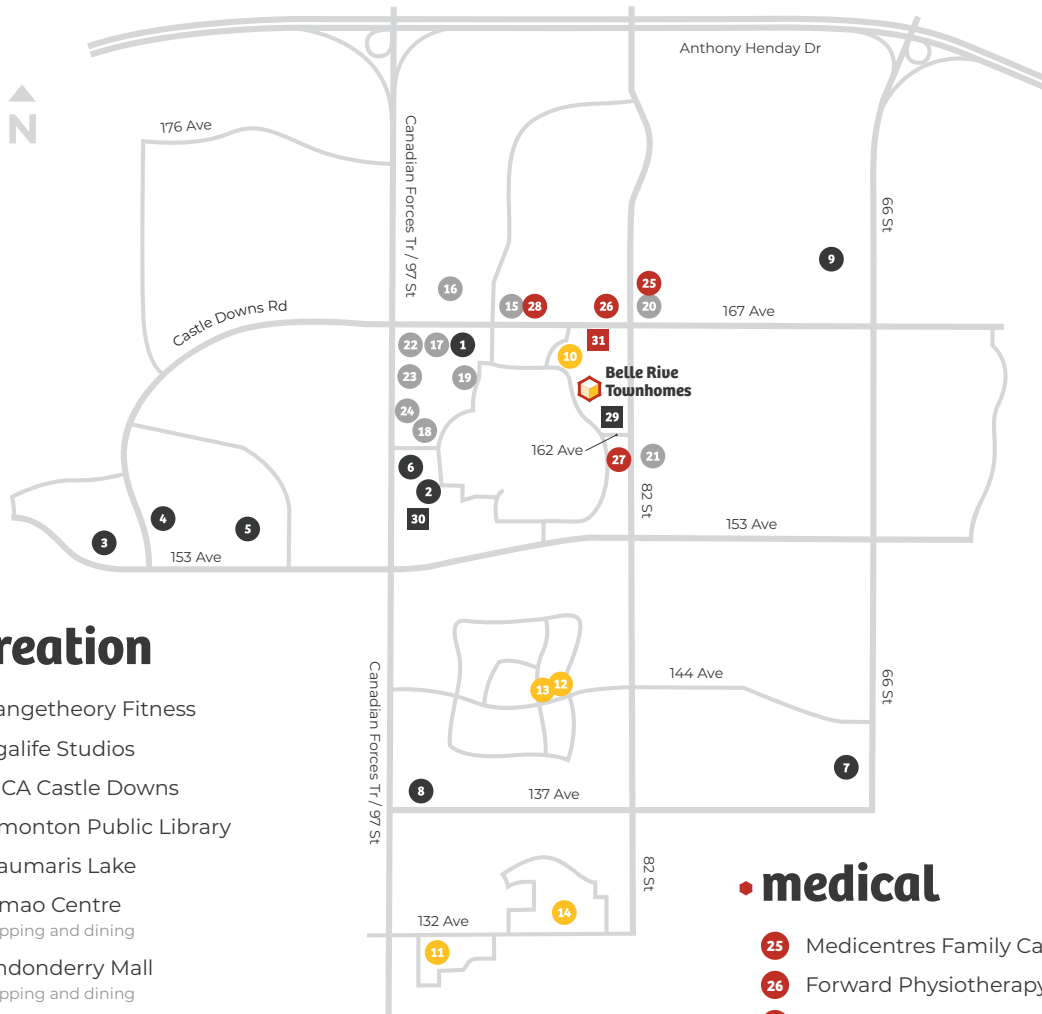

◆ belle rive, a community designed for you

We purposefully build in Belle Rive because of the great access to amenities, schools, parks and more. Everything comes together to help you feel better about where you live.

© Rohit Communities 2018

◆ recreation

- 1 Orangetheory Fitness
- 2 Yogalife Studios
- 3 YMCA Castle Downs
- 4 Edmonton Public Library
- 5 Beaumaris Lake
- 6 Namao Centre
  Shopping and dining
- 7 Londonderry Mall
  Shopping and dining
- 8 Northgate Centre
  Shopping
- 9 Schonsee Wetlands
  Walking trails and biking

◆ schools

Public Schools

- 10 Florence Hallock School (K-9)*
- 11 Queen Elizabeth School (10-12)*

Catholic Schools

- 12 St. Philip School (K-6)*
- 13 Cardinal Leger School (7-9)*
- 14 Archbishop O'Leary School (10-12)*

*Designated schools

◆ services

- 15 Esso
- 16 Petro-Canada
- 17 Sobeys
- 18 Save-On-Foods
- 19 Shoppers Drug Mart
- 20 Rexall
- 21 Scotiabank
- 22 ATB Financial
- 23 TD Canada Trust
- 24 CIBC

◆ medical

- 25 Medicentres Family Care Clinic
- 26 Forward Physiotherapy & Wellness
- 27 Belle Rive Dental Clinic
- 28 Aponia Dental

◆ transit

- 29 Transit Stop
  87 St & 162 Ave
- 30 Eaux Claires Transit Centre
  Bus Centre

◆ emergency

- 31 Fire Station