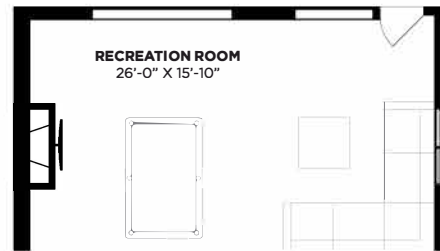

# *the* LINCOLN

1385 sq ft

Artist rendering, sample elevation only. Subject to change.

## *Come home to the Lincoln.*

Enjoy 1385 square feet of beautiful space in an open concept home with a large deck that is perfect for entertaining. You will love your spacious master bedroom with an ensuite and walk-in closet. This bungalow is perfect for downsizers or those who love maintenance free living.

*the* **LINCOLN**  
1385 sq ft

*main floor*  
1385 sq ft

*walkout  
basement  
development\**

1121 sq ft

\*For select communities only.

*basement  
development*  
1121 sq ft

Artist's renderings are conceptual only and are subject to change without notice. Dimensions are approximate and may vary in actual building. No guarantee is made that the facilities or features shown will be built, or if built, will be of the same type, size, or nature depicted. Windows are subject to change with elevation. As of March 22, 2018.