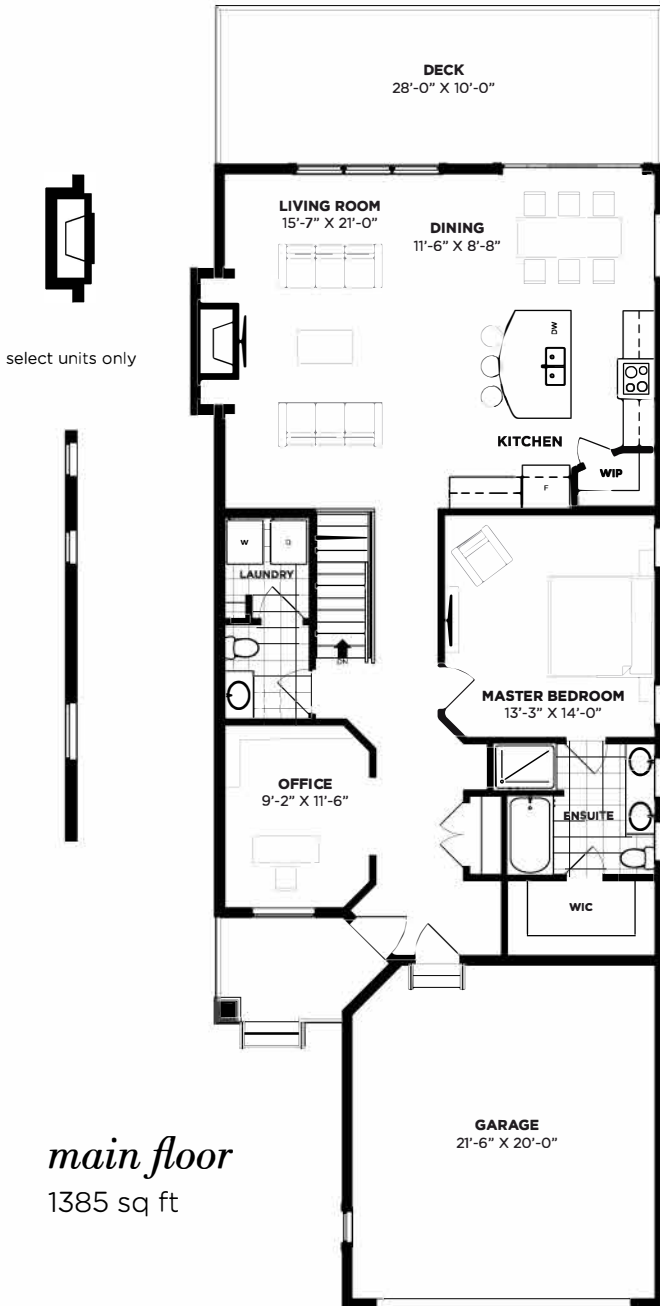

# *the* LINCOLN

1385 sq ft

Artist rendering, sample elevation only. Subject to change.

## *Come home to the Lincoln.*

Enjoy 1385 square feet of beautiful space in an open concept home with a large deck that is perfect for entertaining. You will love your spacious master bedroom with an ensuite and walk-in closet. This bungalow is perfect for downsizers or those who love maintenance free living.

*the* **LINCOLN**  
1385 sq ft

*main floor*  
1385 sq ft

*walkout  
basement  
development\**

1121 sq ft

\*For select communities only.

*basement  
development*  
1121 sq ft

Artist's renderings are conceptual only and are subject to change without notice. Dimensions are approximate and may vary in actual building. No guarantee is made that the facilities or features shown will be built, or if built, will be of the same type, size, or nature depicted. Windows are subject to change with elevation. As of March 22, 2018.