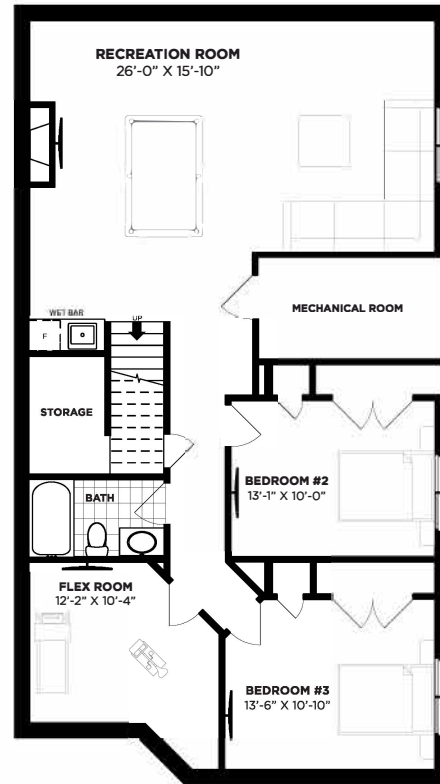

# *the* LINCOLN

1385 sq ft

Artist rendering, sample elevation only. Subject to change.

## *Come home to the Lincoln.*

Enjoy 1385 square feet of beautiful space in an open concept home with a large deck that is perfect for entertaining. You will love your spacious master bedroom with an ensuite and walk-in closet. This bungalow is perfect for downsizers or those who love maintenance free living.

*the* **LINCOLN**  
1385 sq ft

*main floor*  
1385 sq ft

*walkout  
basement  
development\**

1121 sq ft

\*For select communities only.

*basement  
development*  
1121 sq ft

Artist's renderings are conceptual only and are subject to change without notice. Dimensions are approximate and may vary in actual building. No guarantee is made that the facilities or features shown will be built, or if built, will be of the same type, size, or nature depicted. Windows are subject to change with elevation. As of March 22, 2018.