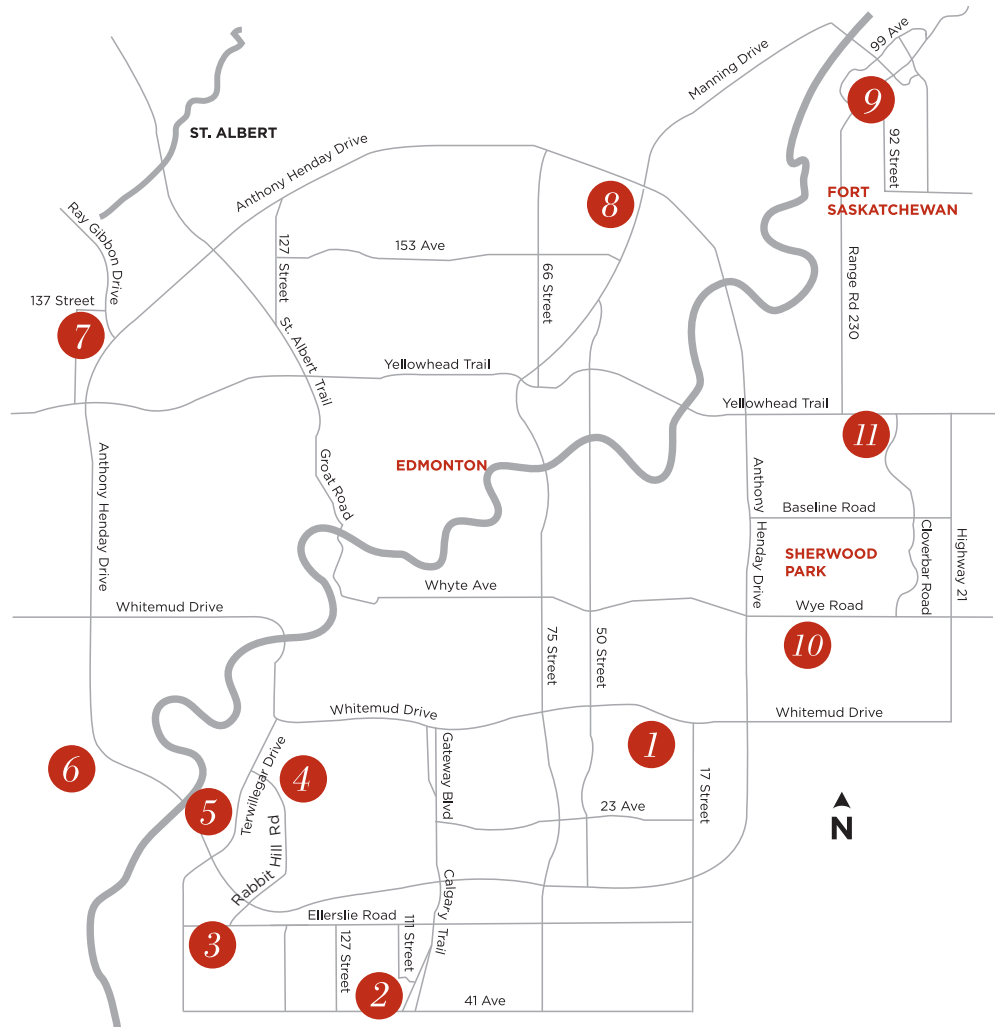

ROHIT COMMUNITIES *showhomes*

1. Edmonton South East

Larkspur Landing

Townhome Condominiums
4207 30 Street NW
780.722.3701

2. Edmonton South West

Essential Allard

Townhomes from the \$150,000s
450 Allard Blvd SW
780.819.5884

Allard

Townhomes & Single Family Homes
New Showhomes Now Open!
5509 Allbright Square SW
780.819.5884

Cavanagh

Duplexes & Single Family Homes
2204 Casey Crescent SW
780.266.1990

3. Edmonton Windermere

Glenridding Heights

Townhomes, Duplexes,
& Single Family Homes
1403 164 Street SW
780.906.9808

4. Edmonton Riverbend

Bulyea Heights

Townhome Condominiums
Coming Soon!

5. Edmonton Terwillegar

Haddow Landing

Townhome Condominiums
#3, 2121 Haddow Drive NW
780.906.9808

6. Edmonton West

Timberidge at Edgemont

Duplexes & Single Family Homes
6804 Evans Wynd NW
780.862.1060

7. Edmonton North West

Starling at Big Lake

Townhome Condominiums
& Duplexes
2405 Sparrow Crescent NW
780.938.5478